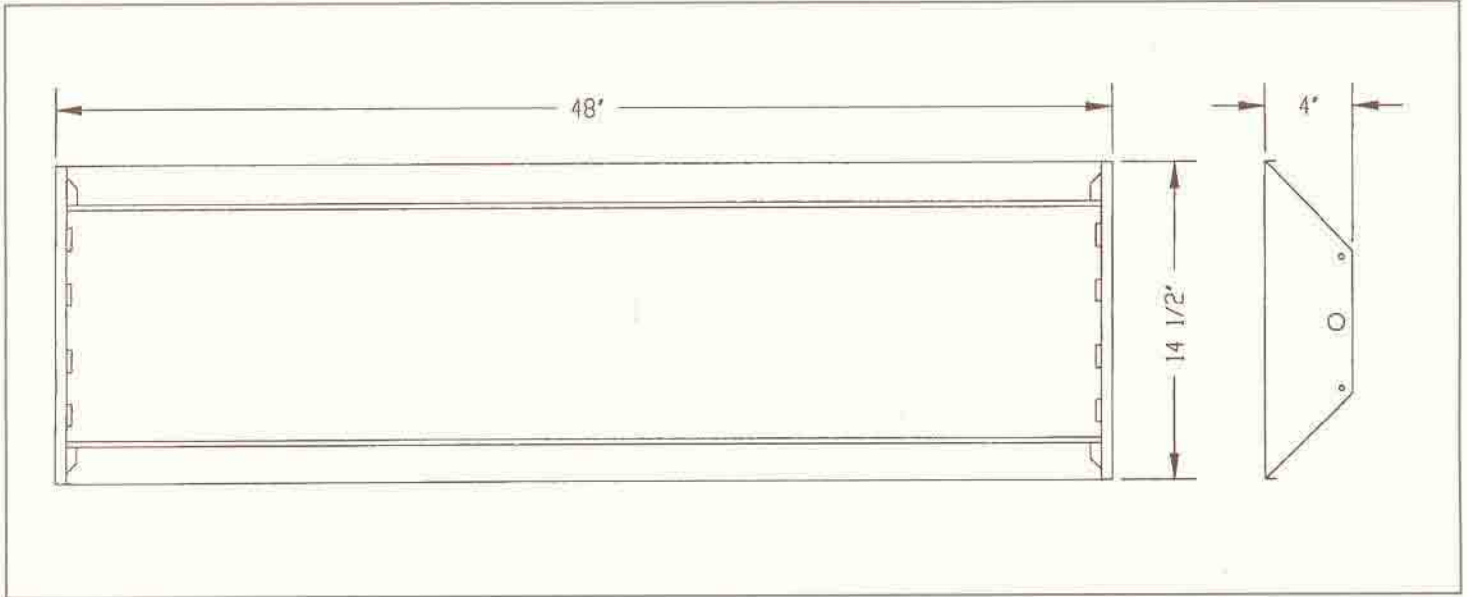

FIXTURE DIMENSIONS

OPTIONAL CHAIN HANGER KIT